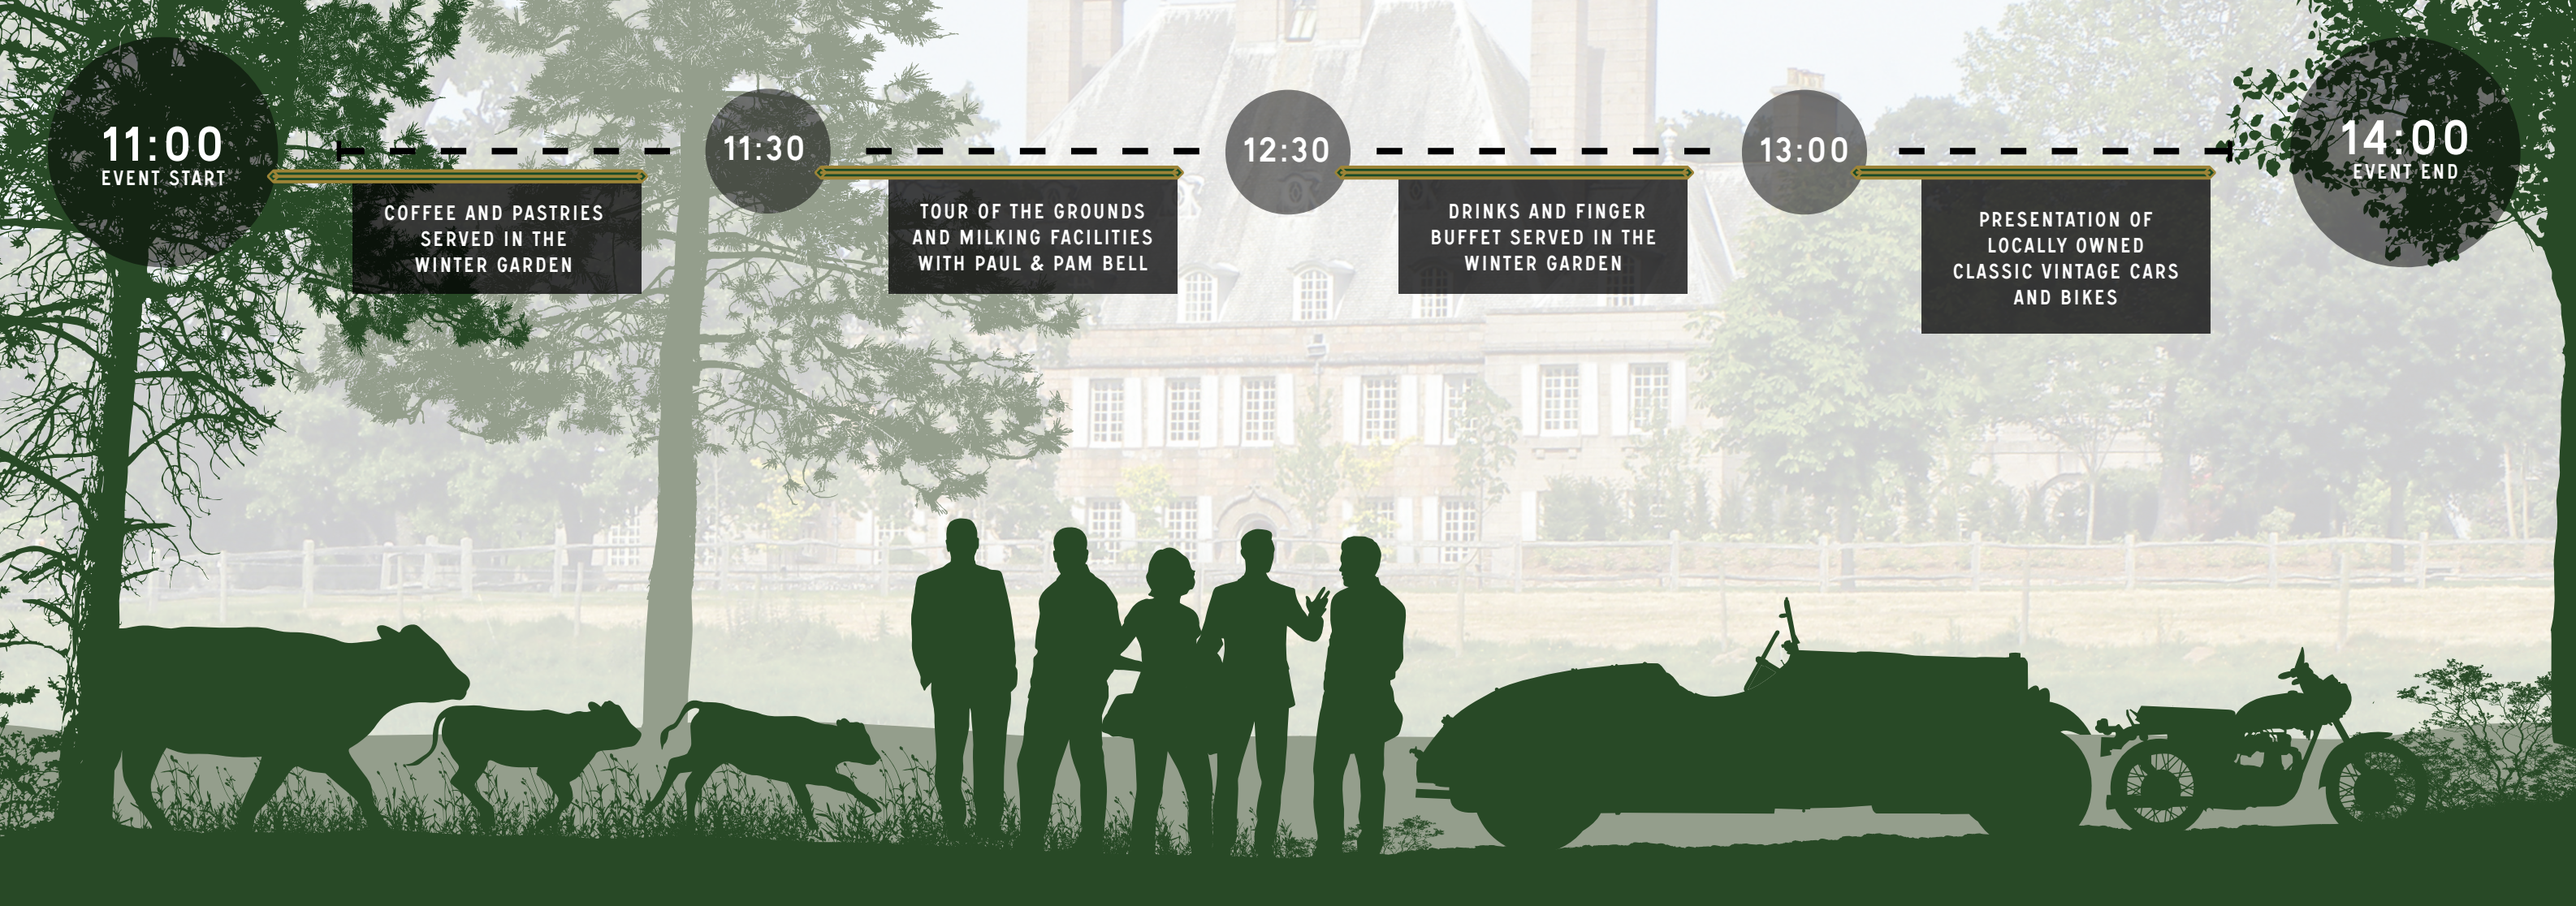

11:00
EVENT START

COFFEE AND PASTRIES
SERVED IN THE
WINTER GARDEN

11:30

TOUR OF THE GROUNDS
AND MILKING FACILITIES
WITH PAUL & PAM BELL

12:30

DRINKS AND FINGER
BUFFET SERVED IN THE
WINTER GARDEN

13:00

PRESENTATION OF
LOCALLY OWNED
CLASSIC VINTAGE CARS
AND BIKES

14:00
EVENT END